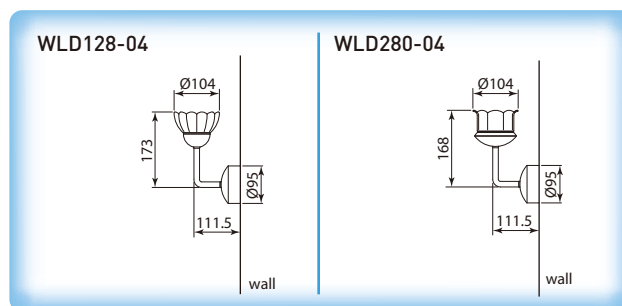

WLD128-04ABN-WW

WLD280-04ABN-WW

Deco-B LED Wall Light WLD128-04 & WLD280-04

- Surface wall mounting, inside with LED driver

Illustration	Article Code	Model	Light color	Flux (lm)	Efficacy (lm/watt)
		WLD128-04			
		• 3.5W			
		• Bright silver / canopy in polished chrome			
	08.070129.221	WLD128-04NB-CW	cool white	358	102
		• All brushed stainless			
08.070129.411	WLD128-04ABN-WW	warm white	275	80	
		WLD280-04			
		• 7W			
		• Bright silver / canopy in polished chrome			
	08.070281.221	WLD280-04NB-CW	cool white	716	102
		• All brushed stainless			
08.070281.411	WLD280-04ABN-WW	warm white	550	80	